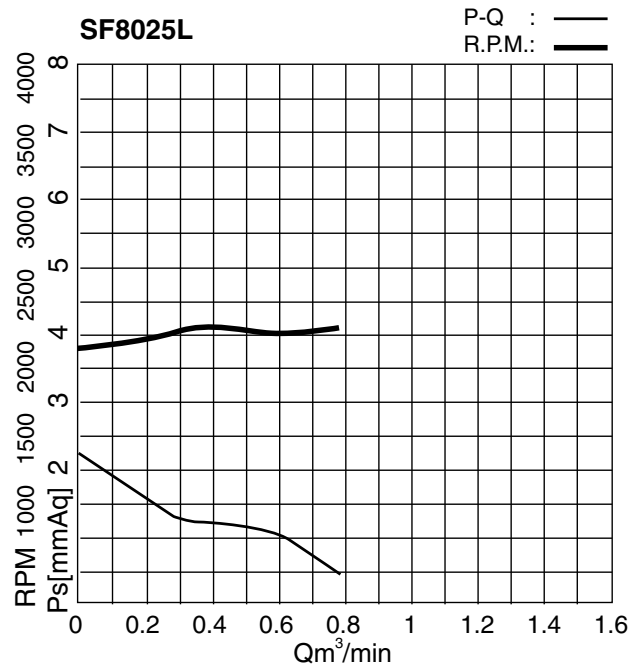

# STEALTH Case Fan

Model: SF8025L

## External Dimensions:

## Performance Graph:

## Specifications

Fan Size:	80X80X25mm (3.15x3.15x0.98")
Rated Voltage:	12V
Rated Current:	0.10 Amp
Air Flow:	27 CFM
Rated Input Power:	1.20 W
Maximum Air Pressure:	0.07 Inch/H2O
Noise:	21 dBA
Rated Speed:	2050 RPM
Bearing:	2 Ball Bearings