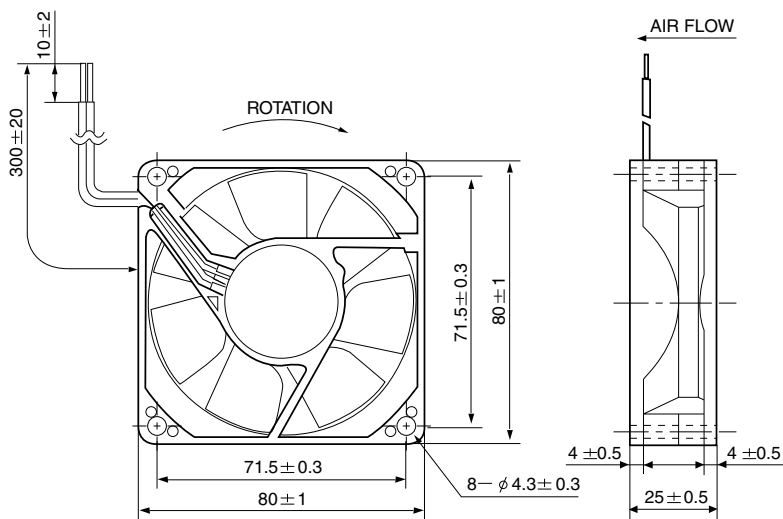

## External Dimensions:

## Specifications

Fan Size:	80X80X25mm (3.15x3.15x0.98")
Rated Voltage:	12V
Rated Current:	0.10 Amp
Air Flow:	27 CFM
Rated Input Power:	1.20 W
Maximum Air Pressure:	0.07 Inch/H2O
Noise:	21 dBA
Rated Speed:	2050 RPM
Bearing:	2 Ball Bearings